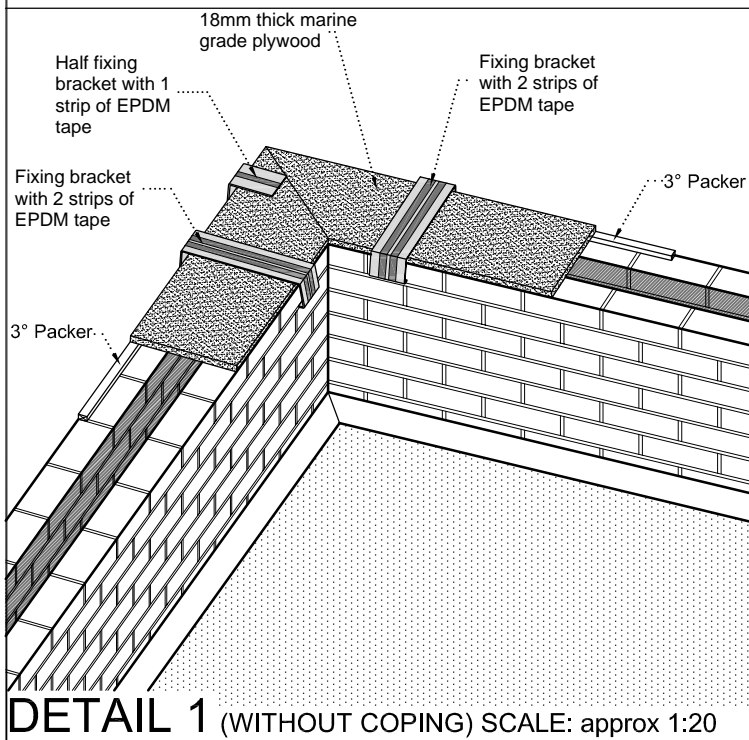

PLAN OF A TYPICAL COPING LAYOUT

SCALE: approx 1:50

Augustus Mill,
Buckley Street,
Macclesfield. SK11 6UH

TEL: 01625 665096
FAX: 01625 665097

E-Mail: sales@stormguardrainwater.co.uk
Website: www.stormguardrainwater.co.uk