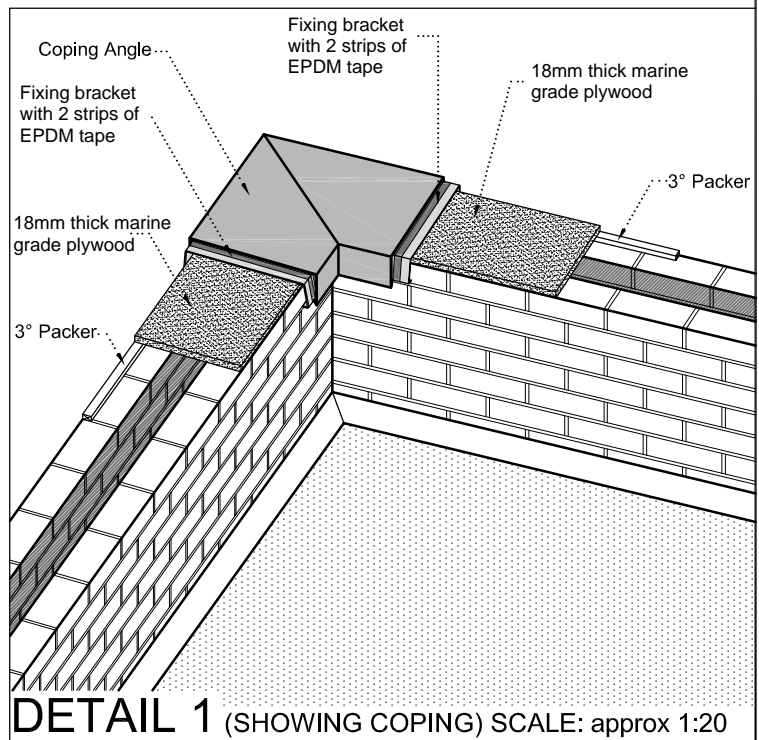

PLAN OF A TYPICAL COPING LAYOUT

SCALE: approx 1:50

Augustus Mill,
Buckley Street,
Macclesfield. SK11 6UH

TEL: 01625 665096
FAX: 01625 665097

E-Mail: sales@stormguardrainwater.co.uk
Website: www.stormguardrainwater.co.uk